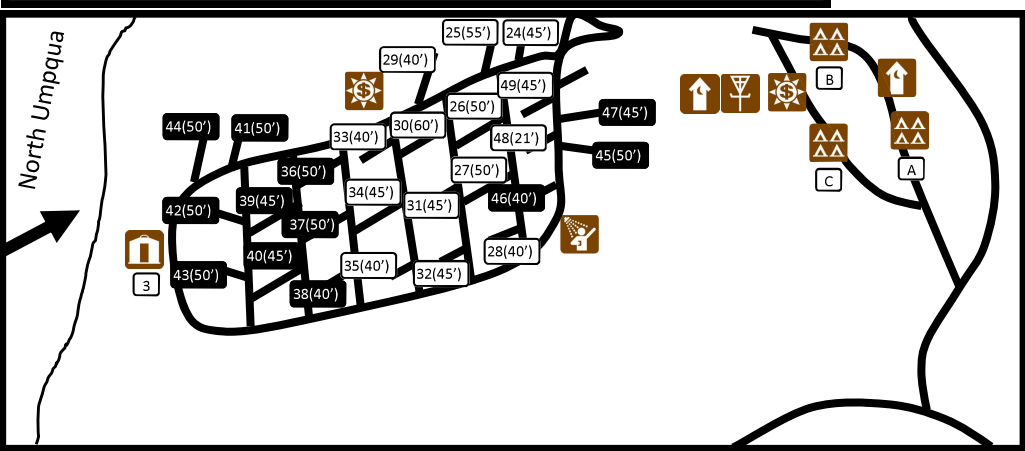

Whistler's Bend County Park & Campground Map

2828 Whistler's Bend Park Road, Roseburg, OR 97470

Check In: after 2:30 p.m. Check Out: by 11:00 a.m.

Park Information: 1-541-957-7001 www.yourdcparcs.com

Upper Campground (Spaces 24—50), Yurt #3 and Group Camping

Lower Campground (Spaces 1—23) and Yurt #1 & 2

LEGEND

-  Full Hook Up
-  Partial Hook Up
-  Non Hook Up
-  Vault
-  Yurt
-  Campground
-  Group Camp
-  Disc Golf
-  Playground
-  Parking
-  Fee Station
-  Restroom
-  Shower
-  Park Office
-  Gazebo
-  Boat