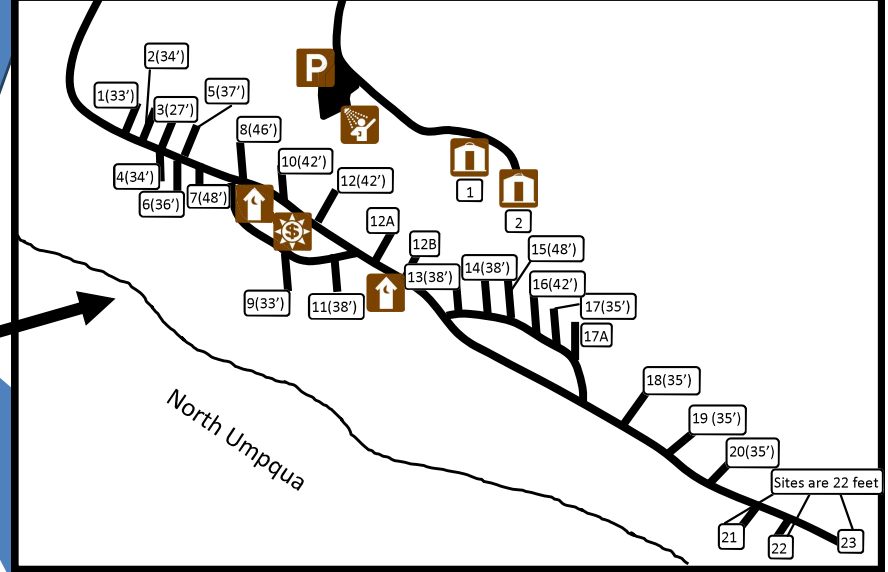

Whistler's Bend County Park & Campground Map

2828 Whistler's Bend Park Road, Roseburg, OR 97470

Check In: after 2:30 p.m. Check Out: by 11:00 a.m.

Park Information: 1-541-957-7001 www.yourdcparcs.com

Upper Campground (Spaces 24—50), Yurt #3 and Group Camping

Lower Campground (Spaces 1—23) and Yurt #1 & 2

LEGEND

-  Full Hook Up
-  Partial Hook Up
-  Non Hook Up
-  Vault
-  Yurt
-  Campground
-  Group Camp
-  Disc Golf
-  Playground
-  Parking
-  Fee Station
-  Restroom
-  Shower
-  Park Office
-  Gazebo
-  Boat