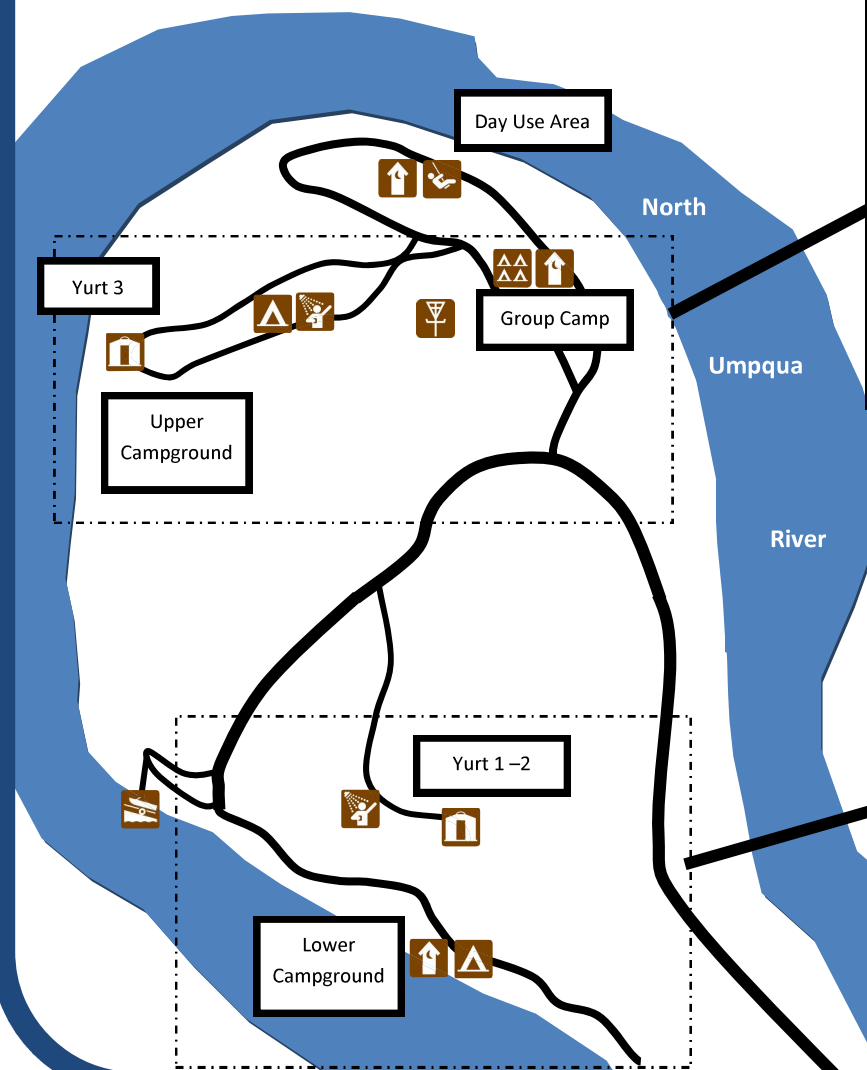

Whistler's Bend County Park & Campground Map

2828 Whistler's Bend Park Road, Roseburg, OR 97470

Check In: after 2:30 p.m. Check Out: by 11:00 a.m.

Park Information: 1-541-957-7001 www.yourdcparcs.com

Upper Campground (Spaces 24—50), Yurt #3 and Group Camping

Lower Campground (Spaces 1—23) and Yurt #1 & 2

LEGEND

-  Full Hook Up
-  Partial Hook Up
-  Non Hook Up
-  Vault
-  Yurt
-  Campground
-  Group Camp
-  Disc Golf
-  Playground
-  Parking
-  Fee Station
-  Restroom
-  Shower
-  Park Office
-  Gazebo
-  Boat