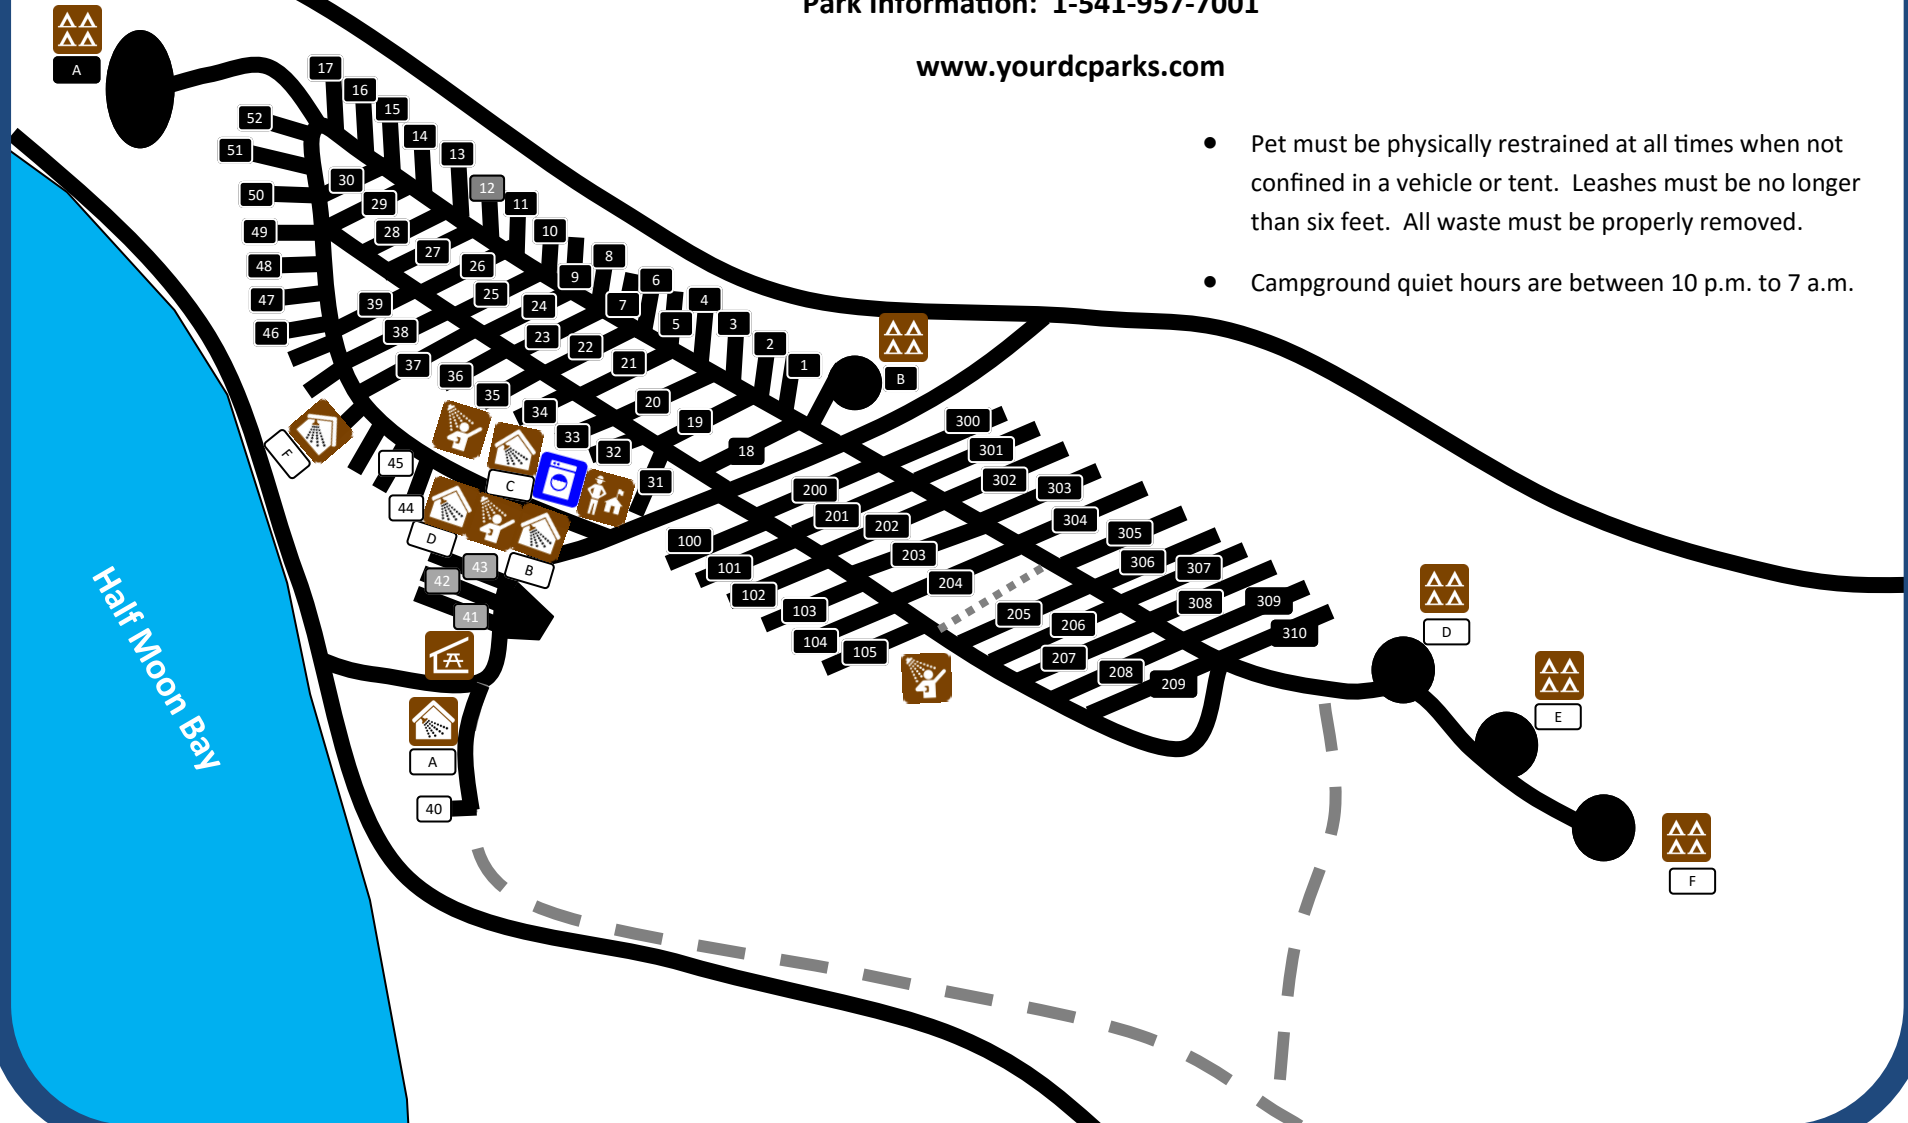

- Pet must be physically restrained at all times when not confined in a vehicle or tent. Leashes must be no longer than six feet. All waste must be properly removed.
- Campground quiet hours are between 10 p.m. to 7 a.m.

ATV Rental	Store	Laundry	Full Hook	Partial Hook Up	Non Hook Up	Park Office	Gazebo	Fee Station	Shower	Group Camp	Rustic Cabin	Deluxe Cabin