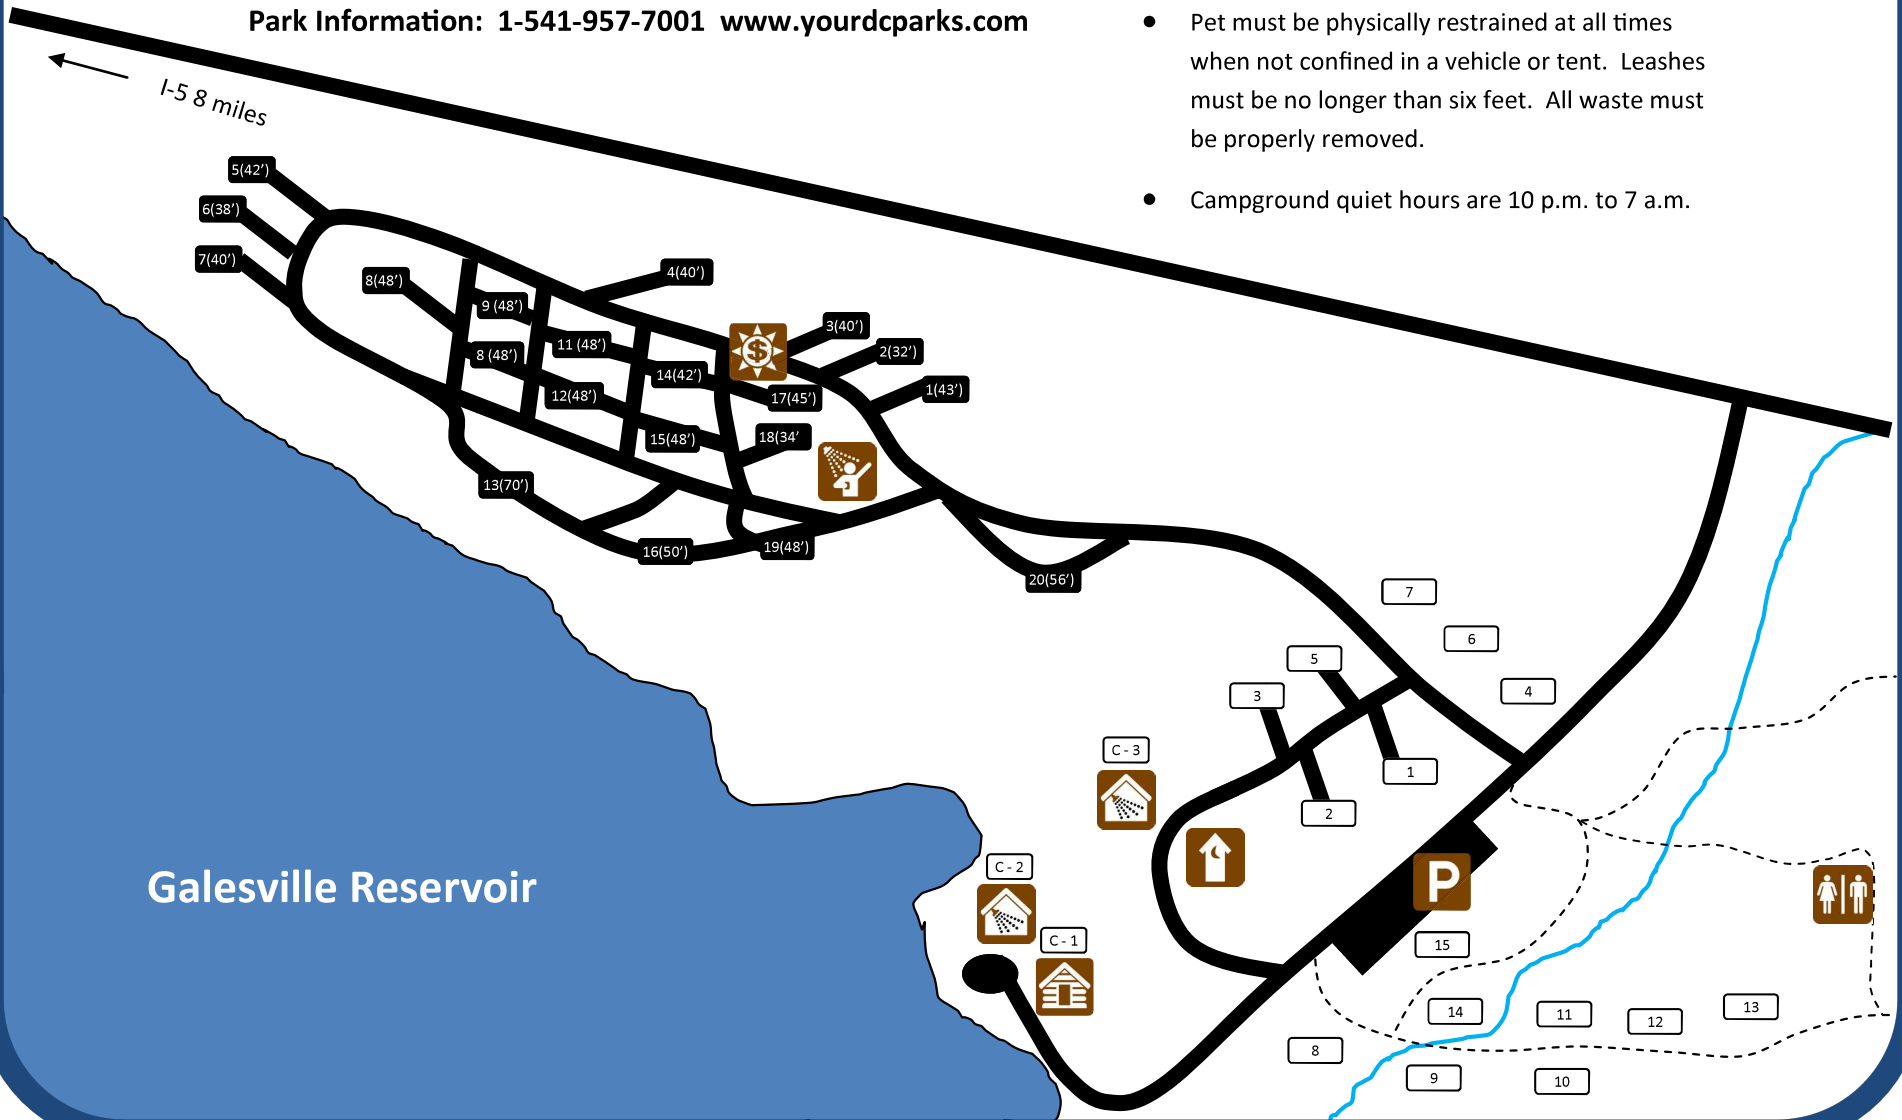

Chief Miwaleta Campground Map

8399 Upper Cow Creek Road, Azalea OR 97410

Check In: after 2:30 p.m. **Check Out:** by 11:00 a.m.

Park Information: 1-541-957-7001 www.yourdcparks.com

- All Vehicles must be parked on pavement.
- Pet must be physically restrained at all times when not confined in a vehicle or tent. Leashes must be no longer than six feet. All waste must be properly removed.
- Campground quiet hours are 10 p.m. to 7 a.m.

LEGEND

- Full Hook Up
- Partial Hook Up
- Tent Site
- Parking
- Fee Station
- Vault
- Shower
- Tent Camp
- Cabin
- Deluxe Cabin