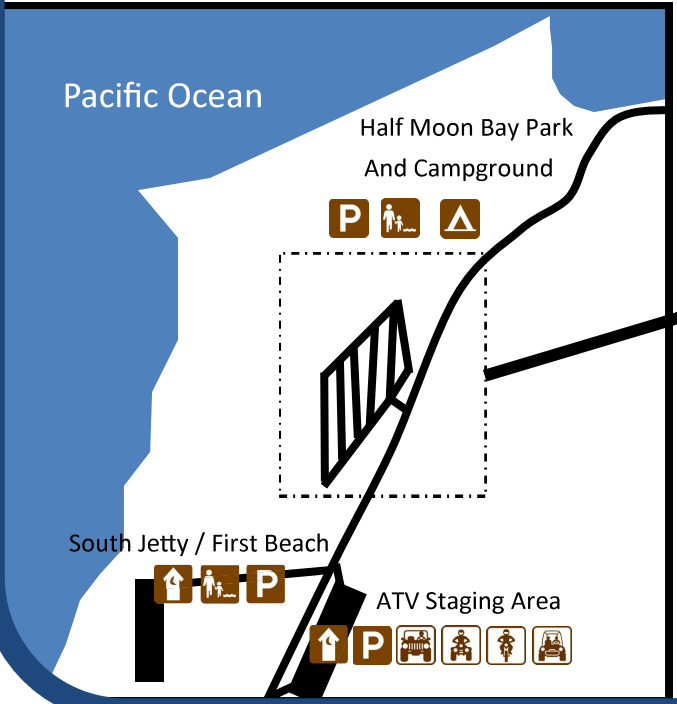

Half Moon Bay Park & Campground Map

1645 Salmon Harbor Blvd, Winchester Bay, OR 97495

Check In: after 2:30 p.m. **Check Out:** by 11:00 a.m.

Park Information: 1-541-957-7001 www.yourdcparcs.com

- All Vehicles must be parked on pavement.
- Pet must be physically restrained at all times when not confined in a vehicle or tent. Leashes must be no longer than six feet. All waste must be properly removed.
- Campground quiet hours are between 10 p.m. to 7 a.m.

LEGEND

- Non Hook Up
- Vault
- Yurt
- Campground
- Group Camp
- Parking
- Fee Station
- Beach Access