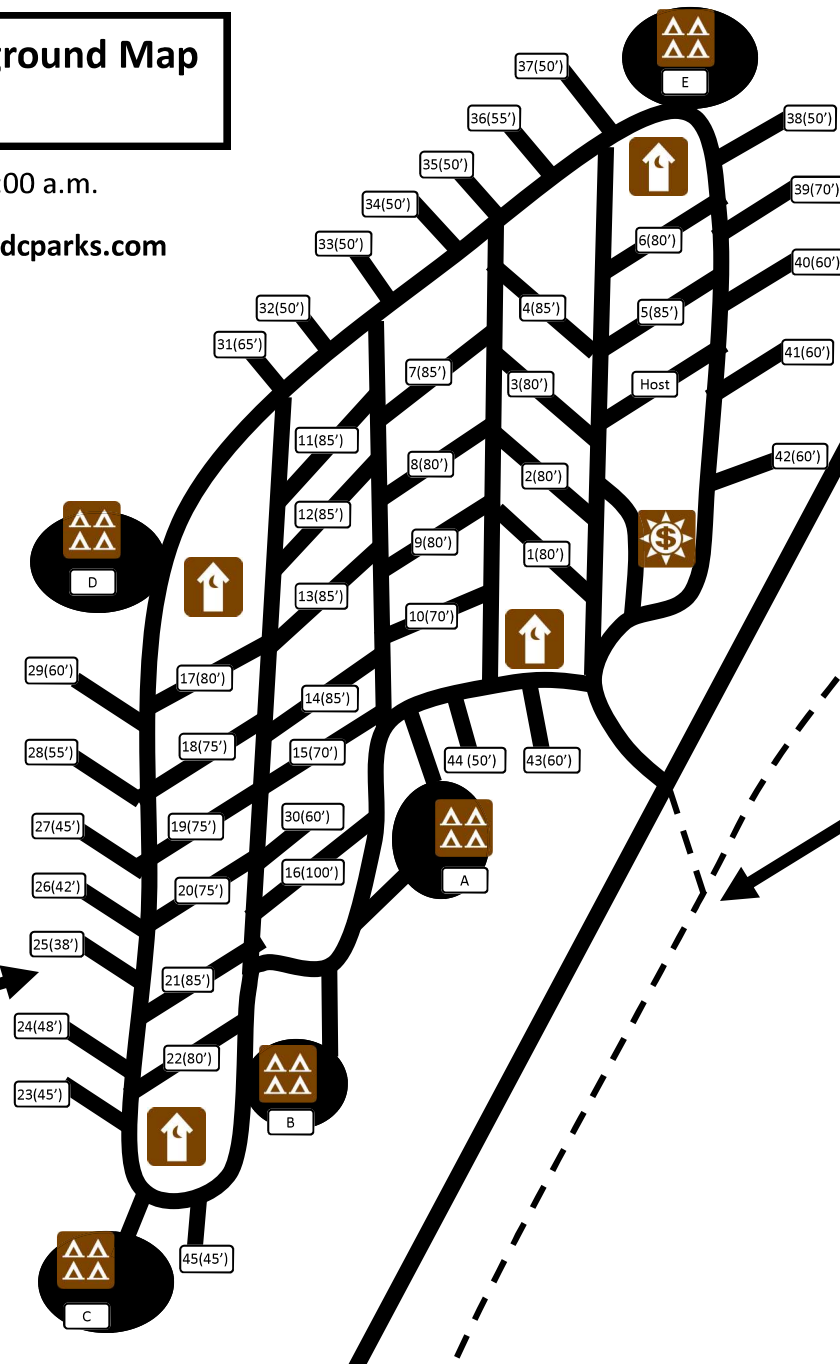

Half Moon Bay Park & Campground Map

1645 Salmon Harbor Blvd, Winchester Bay, OR 97495

Check In: after 2:30 p.m. **Check Out:** by 11:00 a.m.

Park Information: 1-541-957-7001 www.yourdcparcs.com

- All Vehicles must be parked on pavement.
- Pet must be physically restrained at all times when not confined in a vehicle or tent. Leashes must be no longer than six feet. All waste must be properly removed.
- Campground quiet hours are between 10 p.m. to 7 a.m.

LEGEND

- Non Hook Up
- Vault
- Yurt
- Campground
- Group Camp
- Parking
- Fee Station
- Beach Access