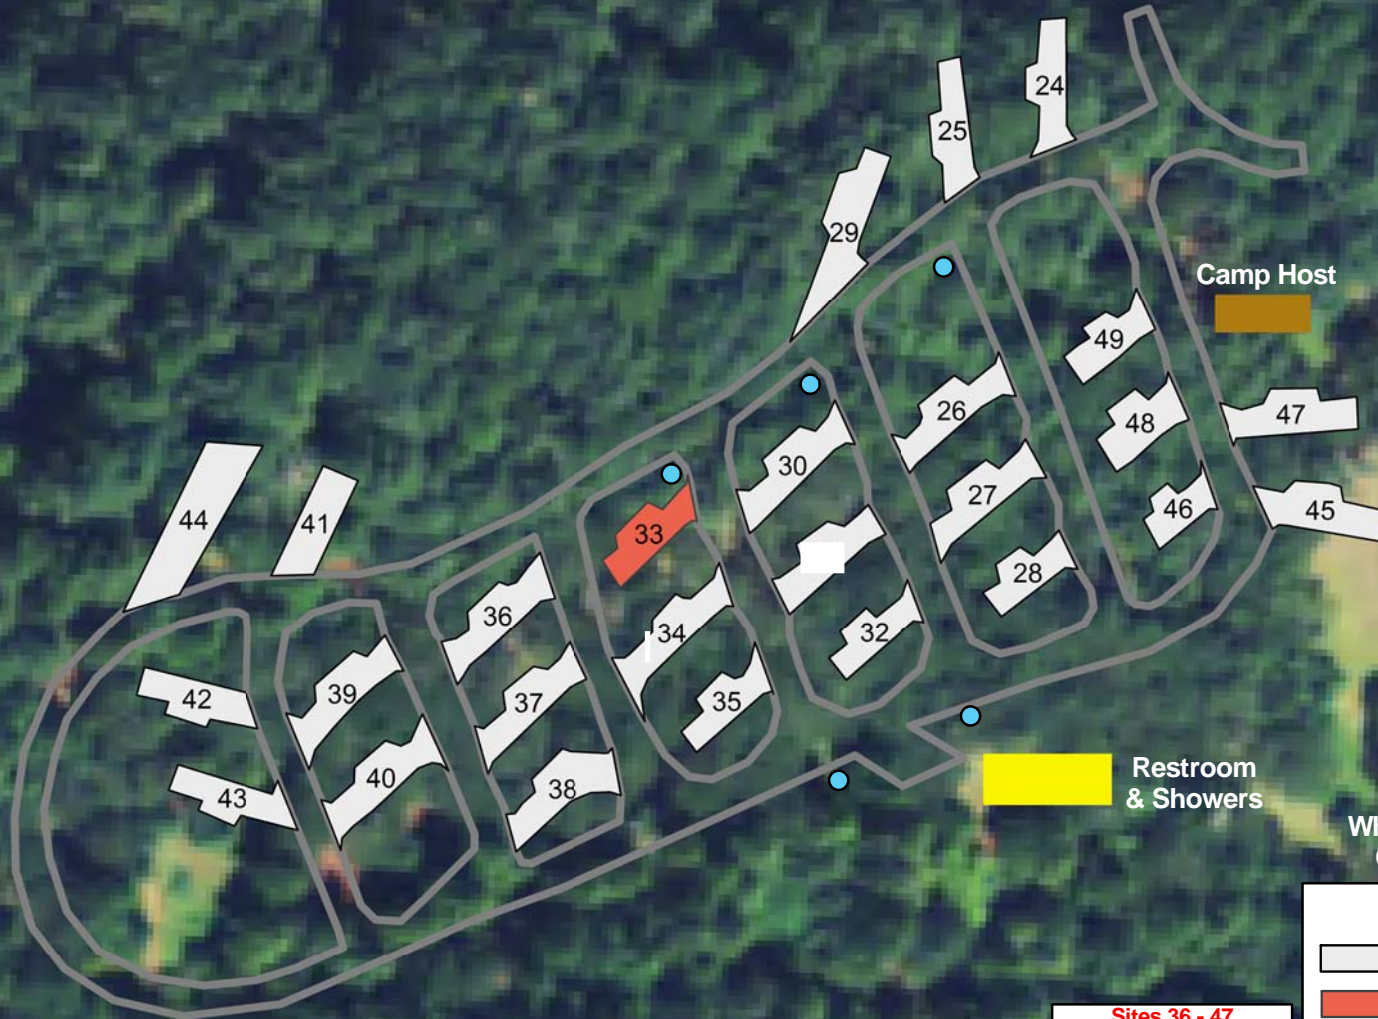

North Umpqua
River

Whistler's Bend 2
Campground

Legend

- Reservable
- First Come
- Camp Host
- Restroom & Showers

**Sites 36 - 47
Full hookups**

Potable Water