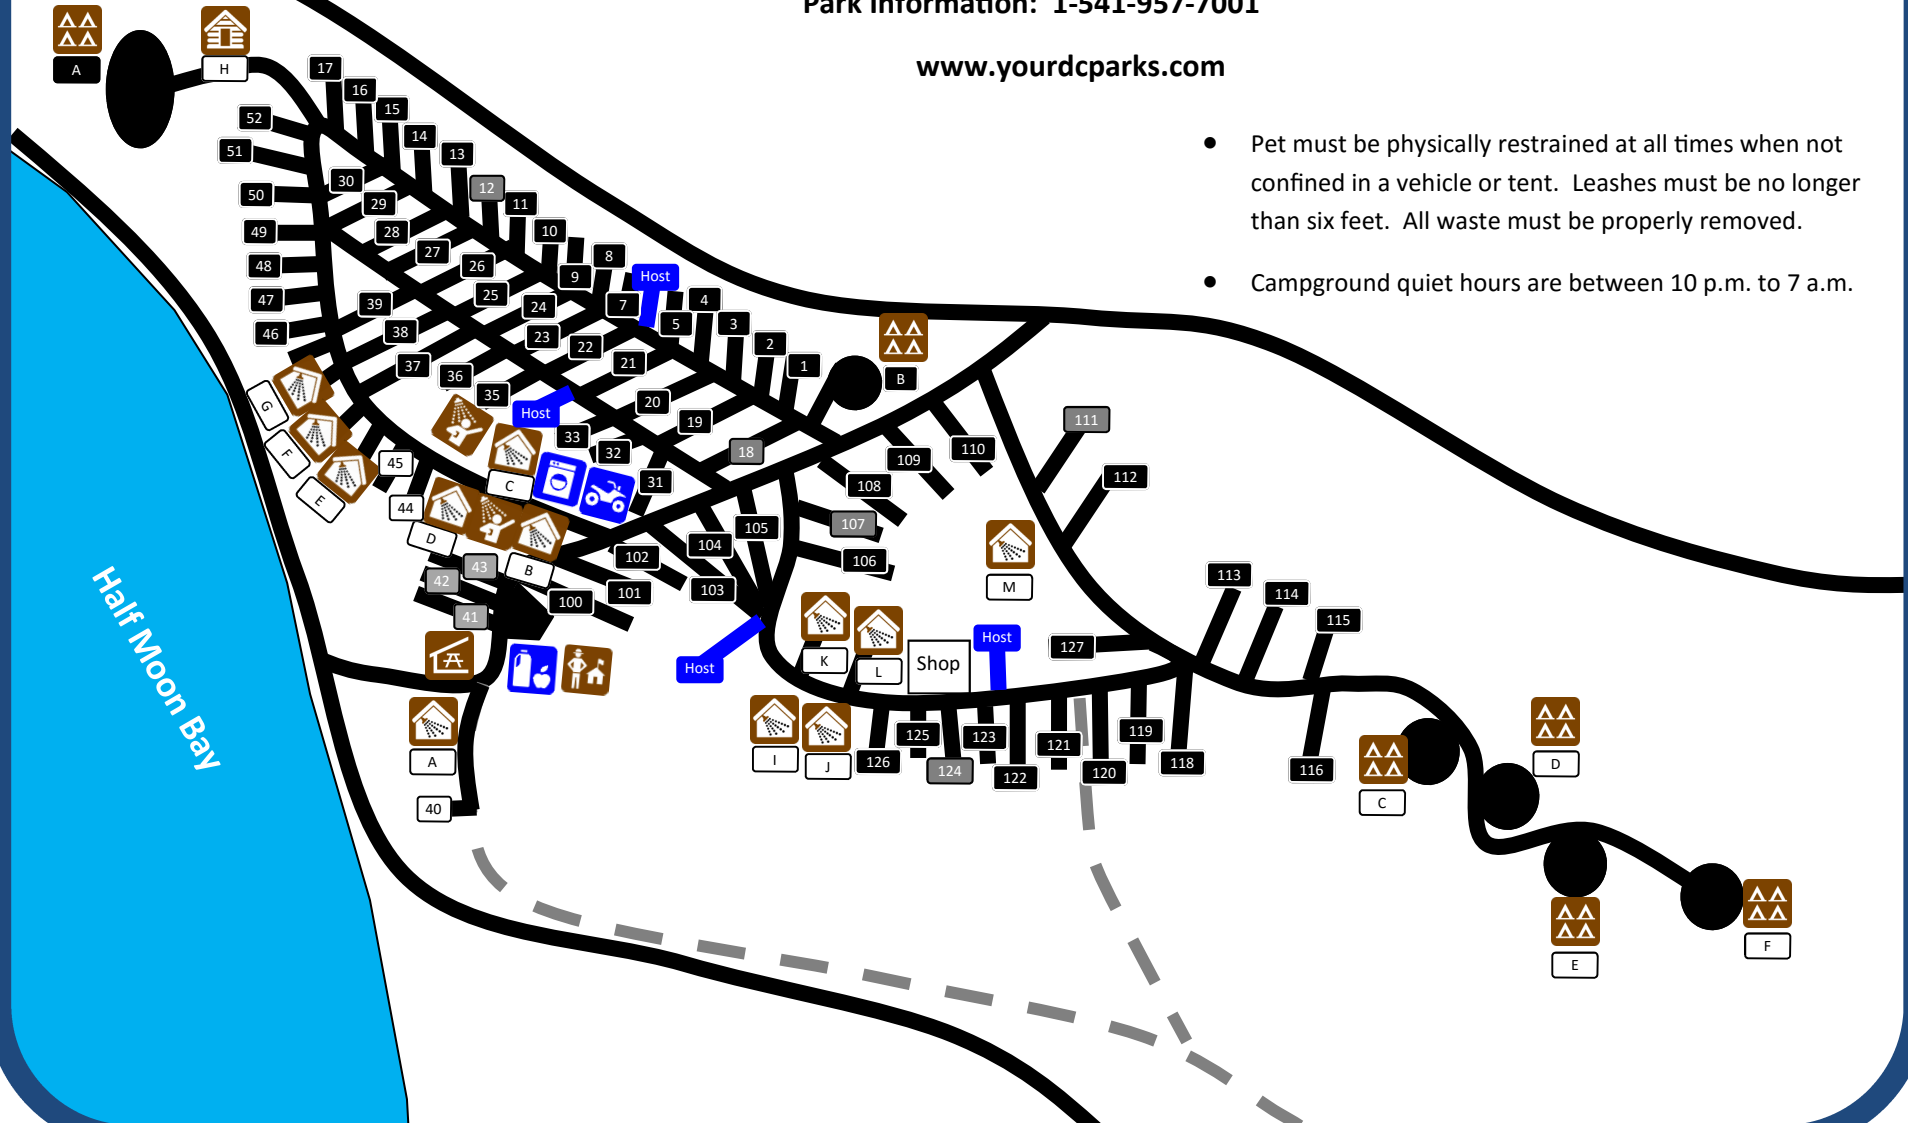

# Umpqua Dunes Campground

242 Discovery Point Lane, Winchester Bay, OR 97467

Check In: after 2:30 p.m.    Check Out: by 11:00 a.m.

Park Information: 1-541-957-7001

[www.yourdcparks.com](http://www.yourdcparks.com)

- Pet must be physically restrained at all times when not confined in a vehicle or tent. Leashes must be no longer than six feet. All waste must be properly removed.
- Campground quiet hours are between 10 p.m. to 7 a.m.

ATV Rental	Store	Laundry	Host Site	Full Hook	Partial Hook Up	Non Hook Up	Park Office	Gazebo	Fee Station	Shower	Group Camp	Rustic Cabin	Deluxe Cabin