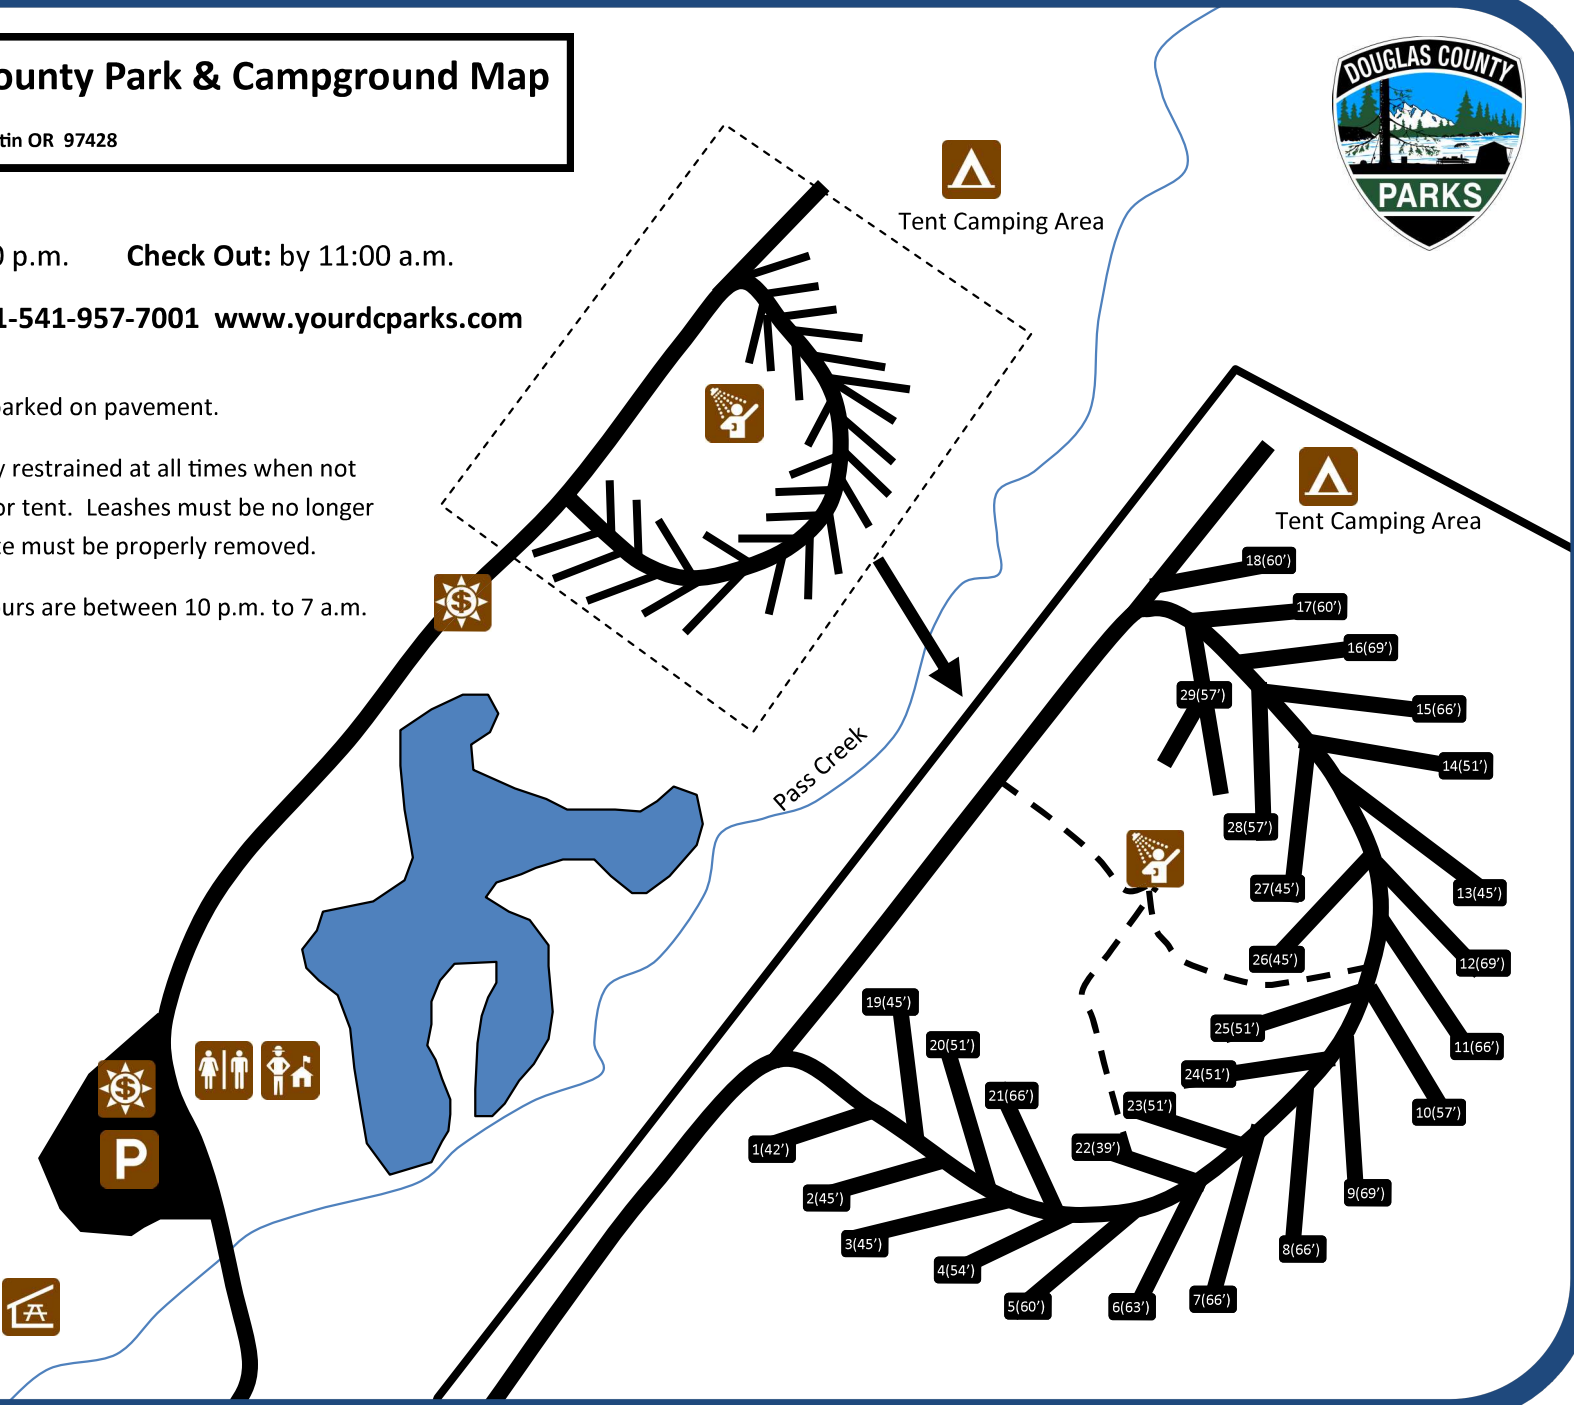

Pass Creek County Park & Campground Map

201 Curtin Park Road, Curtin OR 97428

Check In: after 2:30 p.m. **Check Out:** by 11:00 a.m.

Park Information: 1-541-957-7001 www.yourdcparks.com

- All Vehicles must be parked on pavement.
- Pet must be physically restrained at all times when not confined in a vehicle or tent. Leashes must be no longer than six feet. All waste must be properly removed.
- Campground quiet hours are between 10 p.m. to 7 a.m.

LEGEND

-  Full Hook Up
-  Partial Hook Up
-  Tent Site
-  Campground
-  Parking
-  Fee Station
-  Restroom
-  Shower
-  Park Office
-  Gazebo