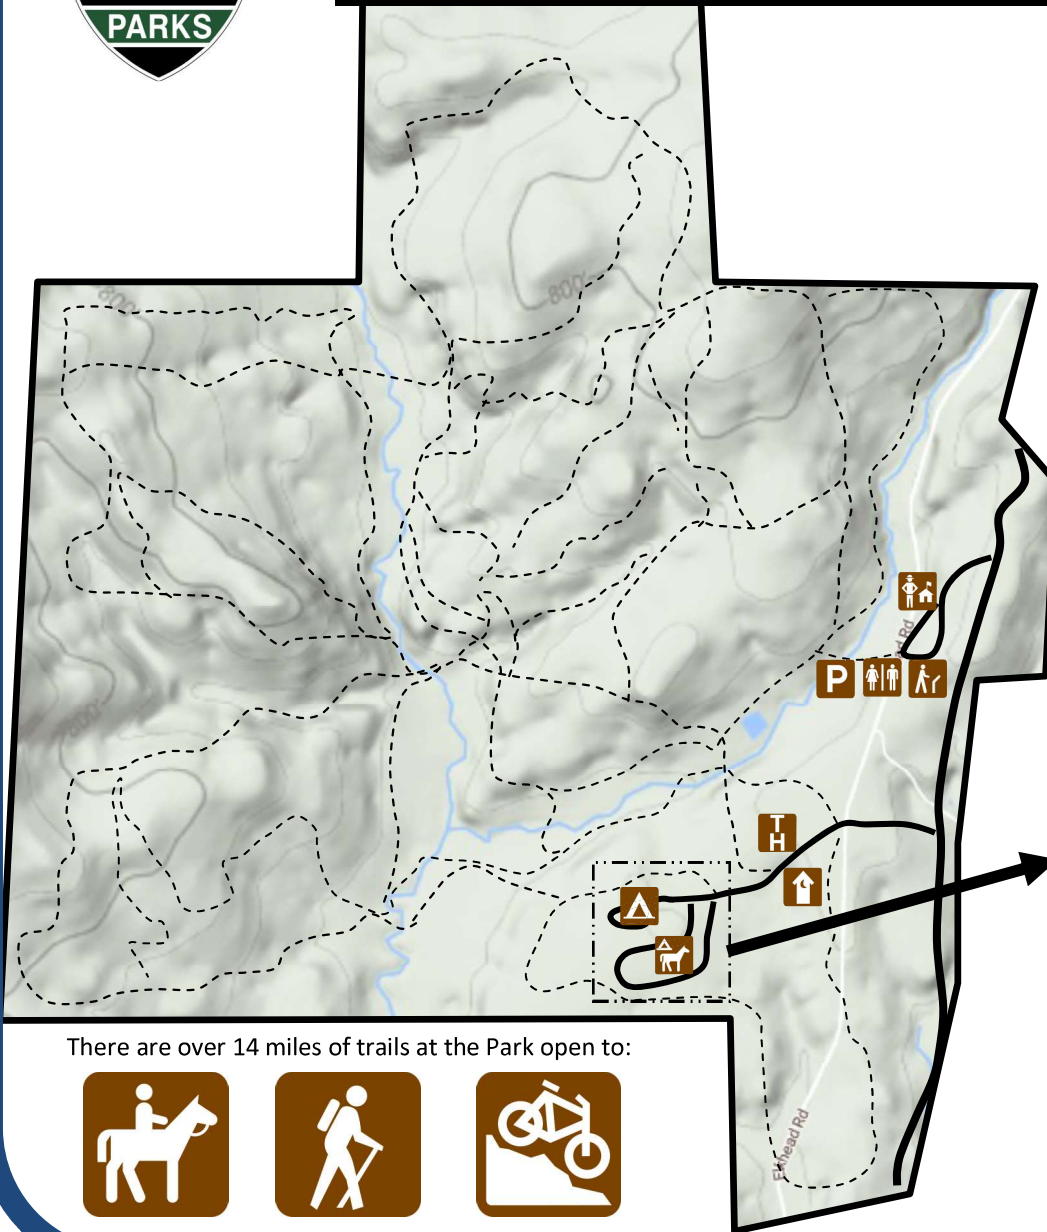

# Mildred Kanipe Memorial Park & Campground Map

16513 Elkhead Road, Oakland OR 97462

Check In: after 2:30 p.m.    Check Out: by 11:00 a.m.

Park Information: 1-541-957-7001 [www.yourdcparks.com](http://www.yourdcparks.com)

(1,2,4) = Horse Corral Size  
All Sites are 50 feet

There are over 14 miles of trails at the Park open to:

## LEGEND

1 (18)  
Non Hook Up