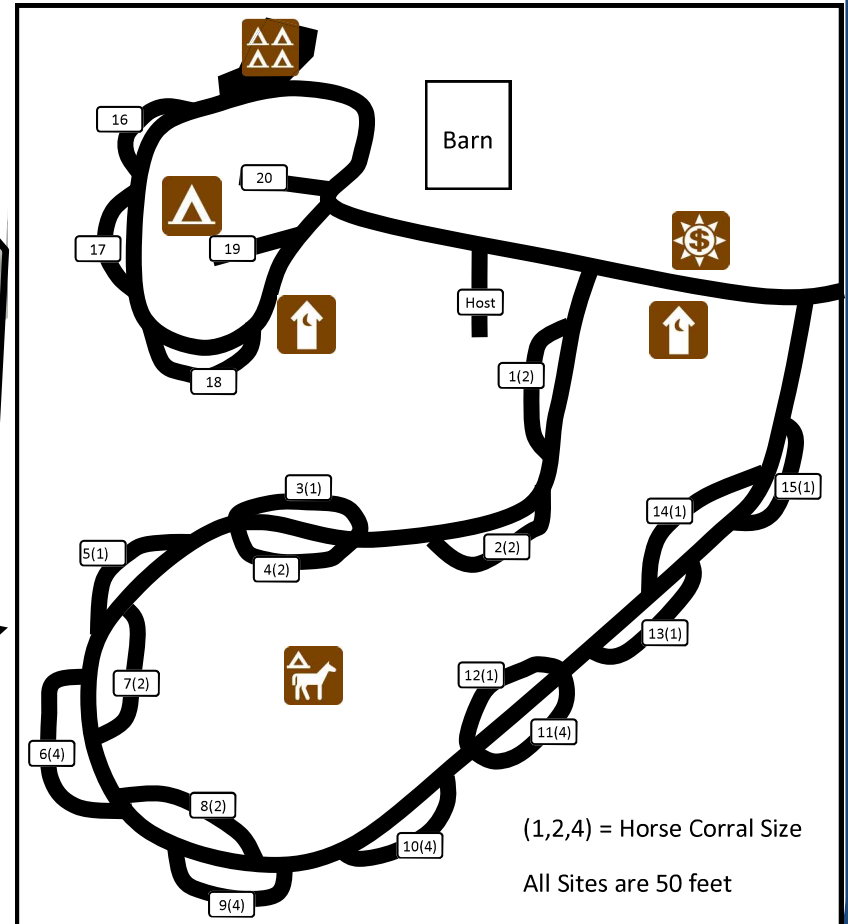

# Mildred Kanipe Memorial Park & Campground Map

16513 Elkhead Road, Oakland OR 97462

Check In: after 2:30 p.m.    Check Out: by 11:00 a.m.

Park Information: 1-541-957-7001 [www.yourdcparks.com](http://www.yourdcparks.com)

(1,2,4) = Horse Corral Size  
All Sites are 50 feet

There are over 14 miles of trails at the Park open to:

## LEGEND

1 (18)  
Non Hook Up